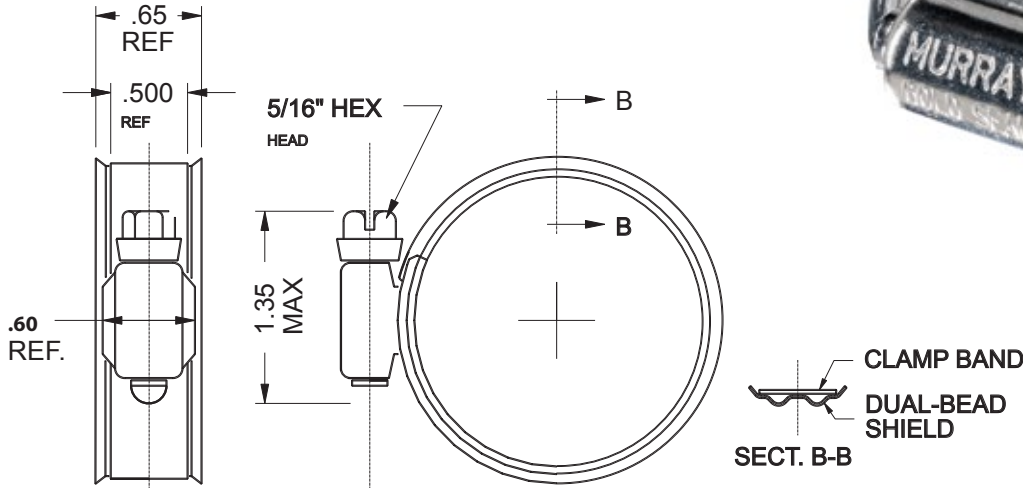

Dual Bead Shield® Super Sealing Clamps- SAE Type "F"

Available exclusively from Murray Corporation, our Dual Bead Shield® Super Sealing Clamp is precision-engineered for various applications.

The inner Dual Bead Shield® provides superb sealing characteristics and is safe for all soft hoses.

This product is perfect for use in air and coolant systems, and is also found in the marine, agriculture, construction and off-road markets.

Rated Ultimate Torque:
 Carbon Screw 50in.lbs. min. (5.6Nm)
 SS Screw 60in.lbs. min. (6.8Nm)
Recommended Installation Torque:
 Carbon Screw 30-40in.lbs. (3.4 - 4.5Nm)
 SS Screw 35-45in.lbs. (4.0 - 5.1Nm)

Plated Screws	Part Number		"A" Diameter Range					
	"400" Series Stainless Screws	"300" Series Stainless Screws	Decimals		Inches		Millimeters	
			Min.	Max.	Min.	Max.	Min.	Max.
DB 16	DB 16SS	DB 16SS305	0.63	1.38	5/8	1-3/8	15.9	34.9
DB 20	DB 20SS	DB 20SS305	0.69	1.63	11/16	1-5/8	17.5	41.4
DB 24	DB 24SS	DB 24SS305	0.94	1.88	15/16	1-7/8	23.8	47.6
DB 28	DB 28SS	DB 28SS305	1.19	2.13	1-3/16	2-1/8	30.2	54.0
DB 32	DB 32SS	DB 32SS305	1.44	2.38	1-7/16	2-3/8	36.5	60.3
DB 36	DB 36SS	DB 36SS305	1.69	2.63	1-11/16	2-5/8	42.9	66.7
DB 40	DB 40SS	DB 40SS305	1.94	2.88	1-15/16	2-7/8	49.2	73.0
DB 44	DB 44SS	DB 44SS305	2.19	3.13	2-3/16	3-1/8	55.6	79.4
DB 48	DB 48SS	DB 48SS305	2.44	3.38	2-7/16	3-3/8	61.9	85.7
DB 52	DB 52SS	DB 52SS305	2.69	3.63	2-11/16	3-5/8	68.3	92.1
DB 56	DB 56SS	DB 56SS305	2.94	3.88	2-15/16	3-7/8	74.6	98.4
DB 60	DB 60SS	DB 60SS305	3.19	4.13	3-3/16	4-1/8	1.0	104.8
DB 64	DB 64SS	DB 64SS305	3.44	4.38	3-7/16	4-3/8	87.3	111.1
DB 72	DB 72SS	DB 72SS305	3.94	4.88	3-15/16	4-7/8	100.0	123.8
DB 80*	DB 80SS	DB 80SS305	4.44	5.38	4-7/16	5-3/8	112.7	136.5
DB 88*	DB 88SS	DB 88SS305	4.94	5.88	4-15/16	5-7/8	125.4	149.2
DB 96	DB 96SS	DB 96SS305	5.44	6.38	5-7/16	6-3/8	138.1	161.9
DB 104	DB 104SS	DB 104SS305	5.94	6.88	5-15/16	6-7/8	150.8	174.7
DB 116	DB 116SS	DB 116SS305	6.38	7.63	6-3/8	7-5/8	161.9	193.7