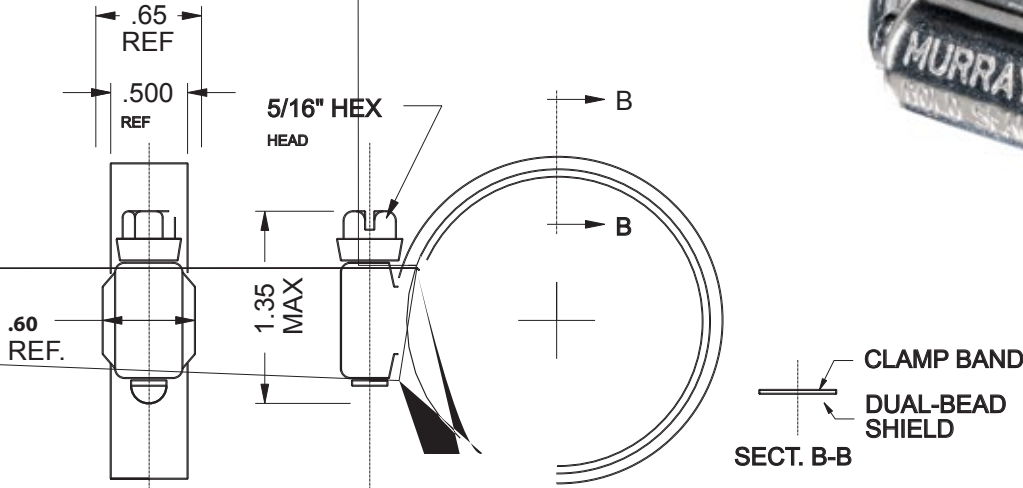

Dual Bead Shield® Super Sealing Clamps- SAE Type "F"

Available exclusively from Murray Corporation, our Dual Bead Shield® Super Sealing Clamp is precision-engineered for various applications.

The inner Dual Bead Shield® provides superb sealing characteristics and is safe for all soft hoses.

This product is perfect for use in air and coolant systems, and is also found in the marine, agriculture, construction and off-road markets.

Rated Ultimate Torque:
Carbon Screw 50in.lbs. min. (5.6Nm)
SS Screw 60in.lbs. min. (6.8Nm)
Recommended Installation Torque:
Carbon Screw 30-40in.lbs. (3.4 - 4.5Nm)
SS Screw 35-45in.lbs. (4.0 - 5.1Nm)

CLAMP BAND
DUAL-BEAD SHIELD
SECT. B-B

Plated Screws	Part Number		"A" Diameter Range					
	"400" Series Stainless Screws	"300" Series Stainless Screws	Decimals		Inches		Millimeters	
			Min.	Max.	Min.	Max.	Min.	Max.
DB 16	DB 16SS	DB 16SS305	0.63	1.38	5/8	1-3/8	15.9	34.9
DB 20	DB 20SS	DB 20SS305	0.69	1.63	11/16	1-5/8	17.5	41.4
DB 24	DB 24SS	DB 24SS305	0.94	1.88	15/16	1-7/8	23.8	47.6
DB 28	DB 28SS	DB 28SS305	1.19	2.13	1-3/16	2-1/8	30.2	54.0
DB 32	DB 32SS	DB 32SS305	1.44	2.38	1-7/16	2-3/8	36.5	60.3
DB 36	DB 36SS	DB 36SS305	1.69	2.63	1-11/16	2-5/8	42.9	66.7
DB 40	DB 40SS	DB 40SS305	1.94	2.88	1-15/16	2-7/8	49.2	73.0
DB 44	DB 44SS	DB 44SS305	2.19	3.13	2-3/16	3-1/8	55.6	79.4
DB 48	DB 48SS	DB 48SS305	2.44	3.38	2-7/16	3-3/8	61.9	85.7
DB 52	DB 52SS	DB 52SS305	2.69	3.63	2-11/16	3-5/8	68.3	92.1
DB 56	DB 56SS	DB 56SS305	2.94	3.88	2-15/16	3-7/8	74.6	98.4
DB 60	DB 60SS	DB 60SS305	3.19	4.13	3-3/16	4-1/8	1.0	104.8
DB 64	DB 64SS	DB 64SS305	3.44	4.38	3-7/16	4-3/8	87.3	111.1
DB 72	DB 72SS	DB 72SS305	3.94	4.88	3-15/16	4-7/8	100.0	123.8
DB 80*	DB 80SS	DB 80SS305	4.44	5.38	4-7/16	5-3/8	112.7	136.5
DB 88*	DB 88SS	DB 88SS305	4.94	5.88	4-15/16	5-7/8	125.4	149.2
DB 96	DB 96SS	DB 96SS305	5.44	6.38	5-7/16	6-3/8	138.1	161.9
DB 104	DB 104SS	DB 104SS305	5.94	6.88	5-15/16	6-7/8	150.8	174.7
DB 116	DB 116SS	DB 116SS305	6.38	7.63	6-3/8	7-5/8	161.9	193.7

Other sizes available upon request. Available in packed and bulk stock. Other packaging configurations available.
*items not stocked. special order only